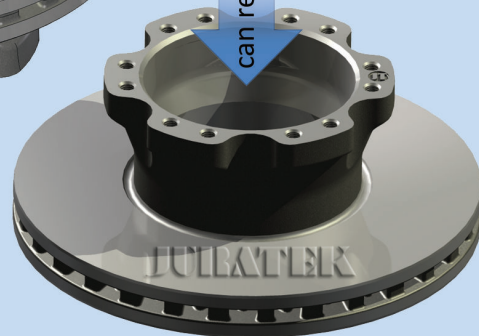

## DAF115

To fit: **DAF LF45 series 7.5-10 tonne**  
Pos: **FRONT**  
Year: **01/06-05/10**

To fit: **DAF LF45 series 7.5-12 tonne**  
Pos: **REAR**  
Year: **01/06-**

Alternative references  
Winnard: **DA1051**  
OEM: **1408670**

Alternative references  
Winnard: **DA1052**  
OEM: **1407581**

With steel  
ABS ring

can replace

can replace