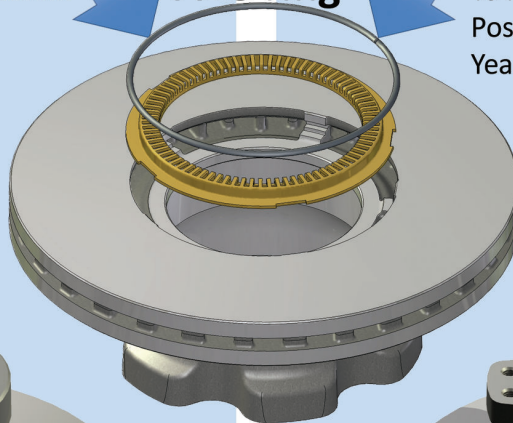

## DAF115

To fit: **DAF LF45 series 7.5-10 tonne**  
Pos: **FRONT**  
Year: **01/06-05/10**

To fit: **DAF LF45 series 7.5-12 tonne**  
Pos: **REAR**  
Year: **01/06-**

Alternative references  
Winnard: **DA1051**  
OEM: **1408670**

Alternative references  
Winnard: **DA1052**  
OEM: **1407581**

With steel  
ABS ring

can replace

can replace