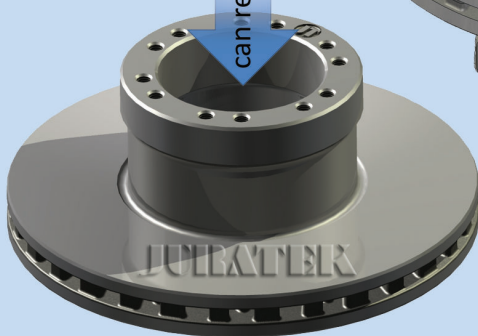

## DAF115

To fit: **DAF LF45 series 7.5-10 tonne**  
Pos: **FRONT**  
Year: **01/06-05/10**

To fit: **DAF LF45 series 7.5-12 tonne**  
Pos: **REAR**  
Year: **01/06-**

Alternative references  
Winnard: **DA1051**  
OEM: **1408670**

Alternative references  
Winnard: **DA1052**  
OEM: **1407581**

With steel  
ABS ring

can replace

can replace